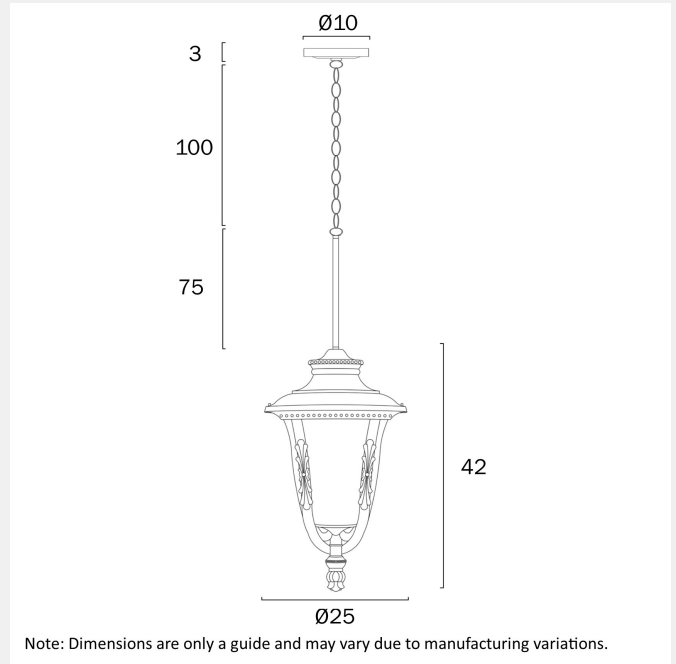

RAMIRO 25CM PENDANT LIGHT LARGE

LIGHT SOURCE

Voltage Input

240V

Total Wattage (max)

25

Globe Type

E27

Globe / Light Source qty

1

Globe / Light Source included

No

Dimmable

Globe Dependant

SPECIFICATIONS

Lead and Plug

Glass Color

Clear

WARRANTY

Replacement Warranty

*3 Years

PRODUCT DIMENSIONS

Fixture Weight (Kg)

3.75