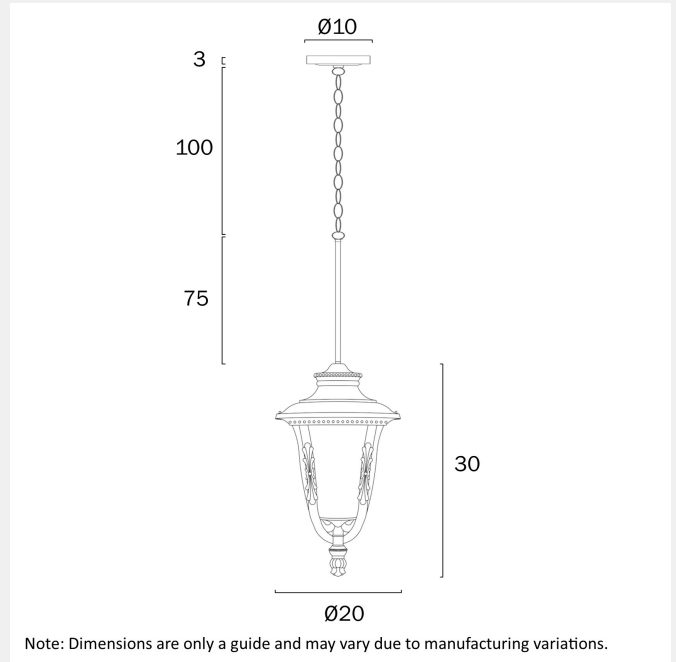

RAMIRO 20CM PENDANT LIGHT SMALL

LIGHT SOURCE

Voltage Input

240V

Total Wattage (max)

25

Globe Type

E27

Globe / Light Source qty

1

Globe / Light Source included

No

Dimmable

Globe Dependant

SPECIFICATIONS

Lead and Plug

Glass Color

Clear

WARRANTY

Replacement Warranty

*3 Years

PRODUCT DIMENSIONS

Fixture Weight (Kg)

2.9