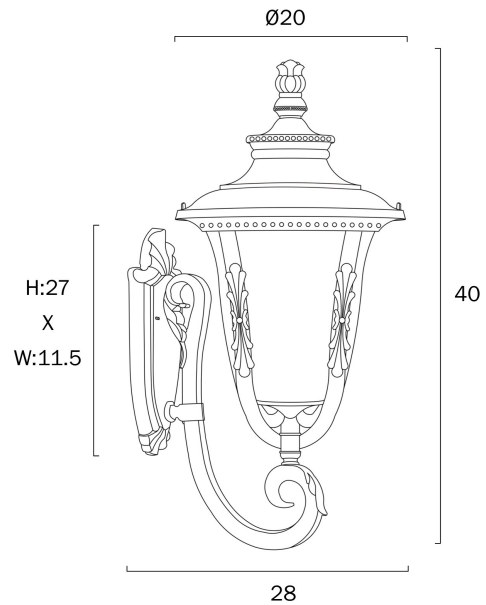

RAMIRO 20CM EXTERIOR WALL LIGHT SMALL

Note: Dimensions are only a guide and may vary due to manufacturing variations.

LIGHT SOURCE

Voltage Input

240V

Total Wattage (max)

25

Globe Type

E27

Globe / Light Source qty

1

Globe / Light Source included

No

Dimmable

Globe Dependant

SPECIFICATIONS

COLOUR AND MATERIAL

Fixture Material

Aluminium, Glass

Fixture Color

Black

PRODUCT DIMENSIONS

Fixture Weight (Kg)

2.8

Fixture Height (cm)

40

Fixture Width (cm)

20

WARRANTY

Replacement Warranty

*3 Years

CARE