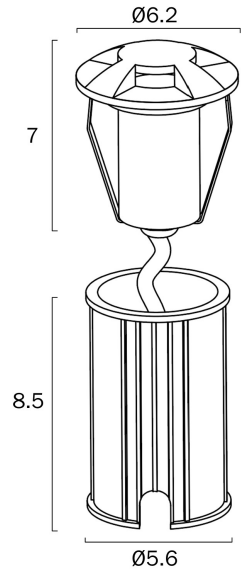

RAKER 24V 3W 4 WAY EXTERIOR LED INGROUND LIGHT

Cut out (cm):
With cannister: H: 8.5 x D: 5.6
Without cannister: D: 4.4

Note: Dimensions are only a guide and may vary due to manufacturing variations.

LIGHT SOURCE

Voltage Input

24V

Total Wattage (max)

3

Globe Type

Integrated LED

Globe / Light Source qty

1

Diffuser Material

Glass

PRODUCT DIMENSIONS

Fixture Weight (Kg)

0.22

Fixture Height (cm)

8.5

Telbix.