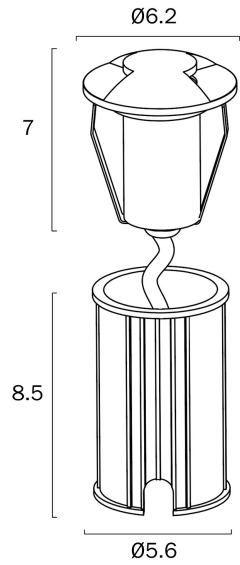

RAKER 24V 3W 2 WAY EXTERIOR LED INGROUND LIGHT

Cut out (cm):
With cannister: H: 8.5 x D: 5.6
Without cannister: D: 4.4

Note: Dimensions are only a guide and may vary due to manufacturing variations.

LIGHT SOURCE

Voltage Input

24V

Total Wattage (max)

3

Globe Type

Integrated LED

Globe / Light Source qty

1

Diffuser Material

Glass

PRODUCT DIMENSIONS

Fixture Weight (Kg)

0.22

Fixture Height (cm)

8.5

Telbix.