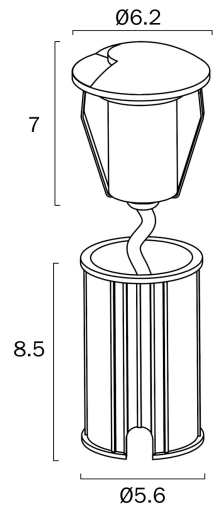

RAKER 24V 3W 1 WAY EXTERIOR LED INGROUND LIGHT

Cut out (mm):
With cannister: H: 8.5 x D: 5.6
Without cannister: D: 4.4

Note: Dimensions are only a guide and may vary due to manufacturing variations.

LIGHT SOURCE

Voltage Input

24V

Total Wattage (max)

3

Globe Type

Integrated LED

Globe / Light Source qty

1

Diffuser Material

Glass

PRODUCT DIMENSIONS

Fixture Weight (Kg)

0.22

Fixture Height (cm)

8.5

Telbix.