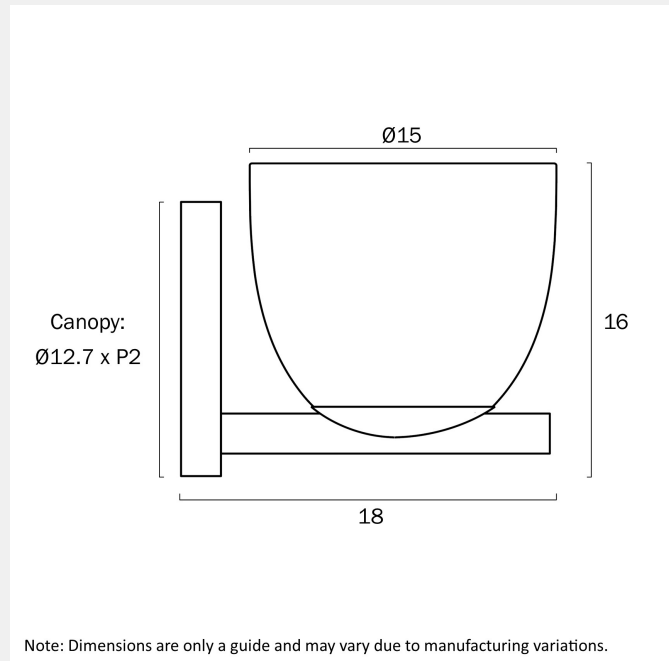

RADAM SINGLE WALL LIGHT

LIGHT SOURCE

Voltage Input

240V

Total Wattage (max)

25

Globe Type

E14

Globe / Light Source qty

1

Globe / Light Source included

No

Dimmable

Globe dependant

SPECIFICATIONS

Lead and Plug

No

IP rating

IP20

Electrical Protection

CLASS I - HIGH VOLTAGE, EARTH REQUIRED

Mounting

Surface

Height Adjustable?

No

COLOUR AND MATERIAL

Fixture Material

Iron, Glass

PRODUCT DIMENSIONS

Fixture Weight (Kg)

0.7

Fixture Width (cm)

15

Fixture Height (cm)

16

WARRANTY

Replacement Warranty

*3 Years