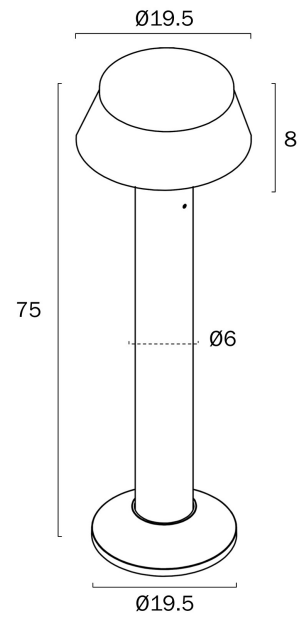

## PYRUS EXTERIOR LED BOLLARD LIGHT

Note: Dimensions are only a guide and may vary due to manufacturing variations.

### LIGHT SOURCE

**Voltage Input**

240V

**Total Wattage (max)**

12

**Globe Type**

LED integrated SMD

**Globe / Light Source qty**

1

**Globe / Light Source included**

Yes

**Color Kelvin**

3000k

**Color Temperature**

Warm White

**Dimmable**

### PRODUCT DIMENSIONS

**Fixture Weight (Kg)**

1.5

**Fixture Height (cm)**

75

**telbix.**