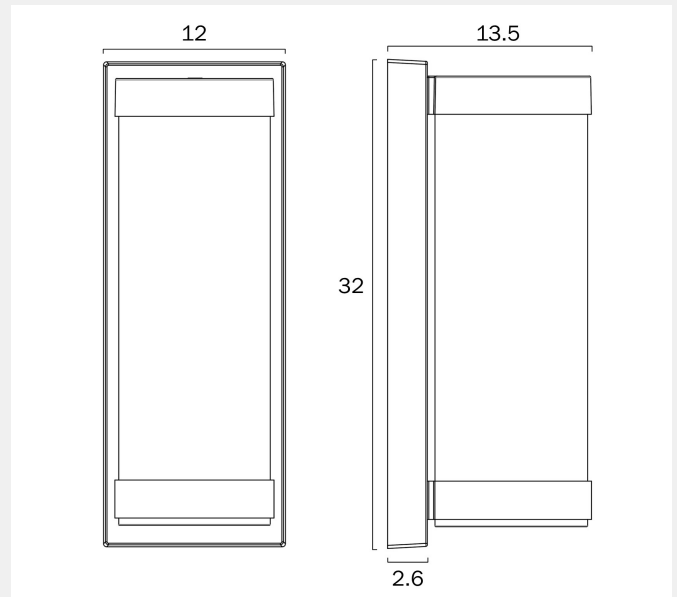

PROVO EXTERIOR WALL LIGHT

Note: Dimensions are only a guide and may vary due to manufacturing variations.

LIGHT SOURCE

Voltage Input

240V

Total Wattage (max)

25

Globe Type

COLOUR AND MATERIAL

Fixture Material

Aluminium, Glass

PRODUCT DIMENSIONS

Fixture Weight (Kg)

0.89

Fixture Height (cm)

32