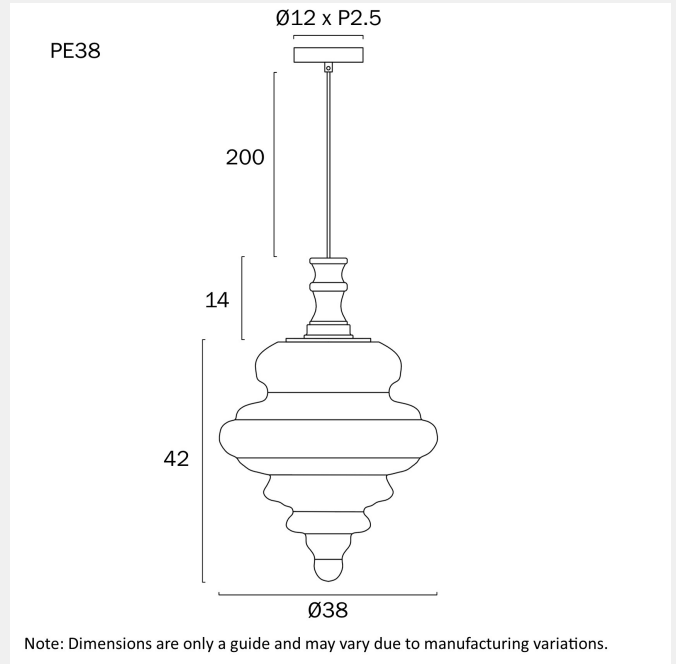

PRIVAS 38CM PENDANT LIGHT LARGE

LIGHT SOURCE

Voltage Input

240V

Total Wattage (max)

25

Globe Type

E27