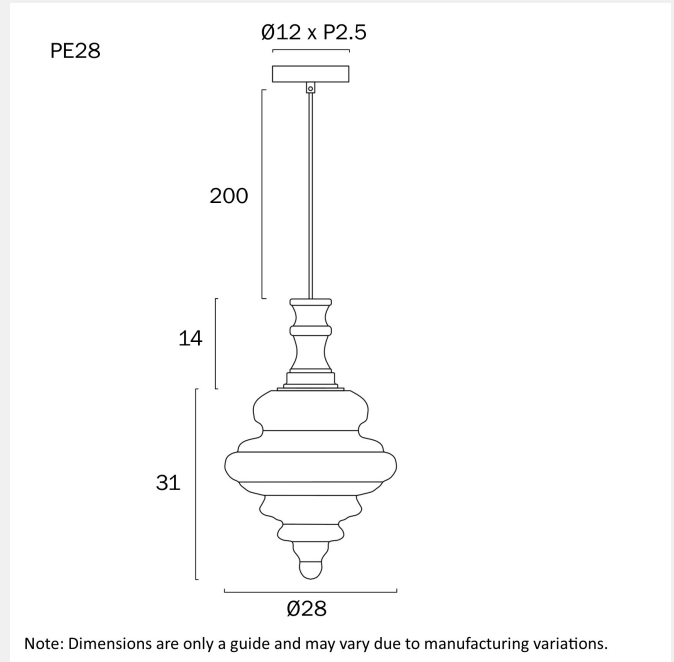

### LIGHT SOURCE

**Voltage Input**

240V

**Total Wattage (max)**

25

**Globe Type**

E27

**Globe / Light Source qty**

## PRODUCT DIMENSIONS

---

**Fixture Weight (Kg)**

1.8

**Fixture Height (cm)**

31

**Fixture Length (cm)**

0