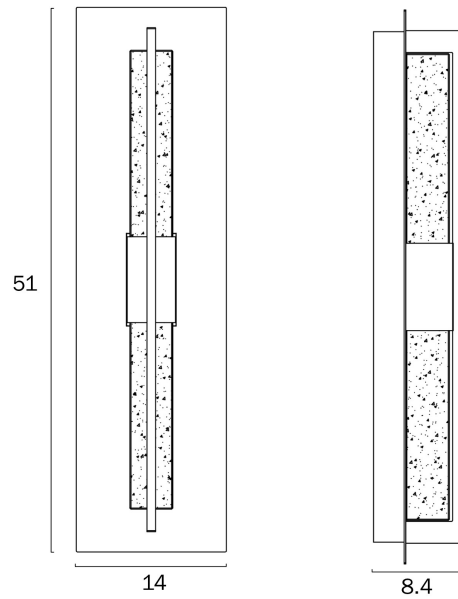

## PRADA EXTERIOR LED WALL LIGHT

Note: Dimensions are only a guide and may vary due to manufacturing variations.

### LIGHT SOURCE

**Voltage Input**

240V

**Total Wattage (max)**

10

**Globe Type**

LED integrated SMD

**Globe / Light Source qty**

### PRODUCT DIMENSIONS

**Fixture Weight (Kg)**

2.85

**Fixture Height (cm)**

51

Fixture Width (cm)

14