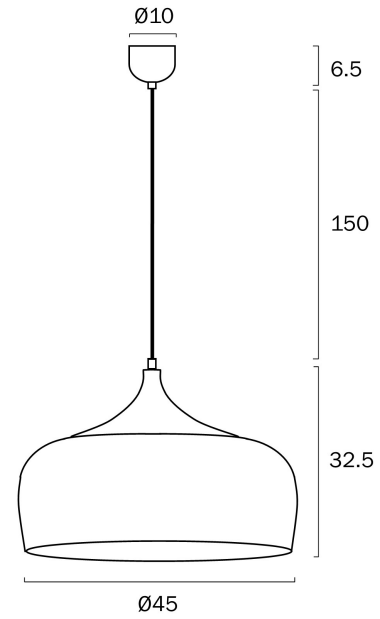

POLK 45CM PENDANT LIGHT

Note: Dimensions are only a guide and may vary due to manufacturing variations.

LIGHT SOURCE

Voltage Input

240V

Total Wattage (max)

25

Globe Type

E27

Globe / Light Source qty

1

Globe / Light Source included

No

Dimmable

Globe Dependant

SPECIFICATIONS

Metal

WARRANTY

Replacement Warranty

*3 Years

PRODUCT DIMENSIONS

Fixture Height (cm)

32.5

Suspension Length (cm)