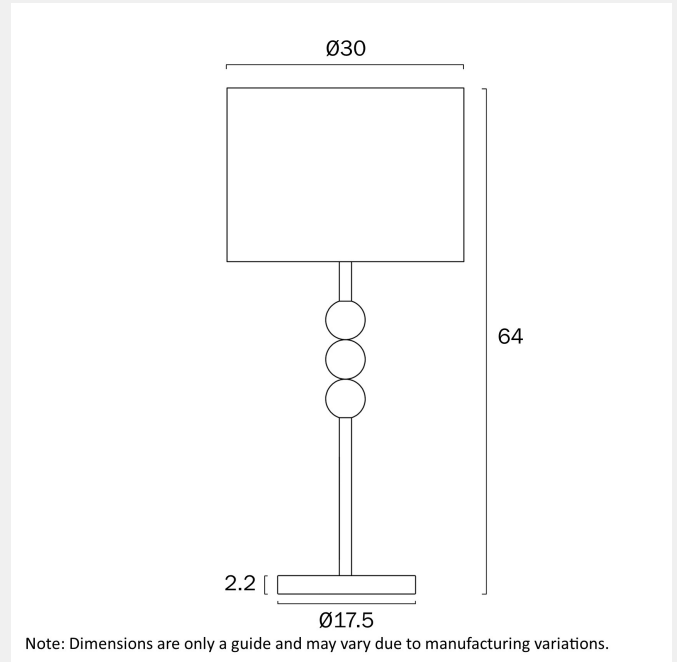

POETIX TABLE LAMP

LIGHT SOURCE

Voltage Input

240V

Total Wattage (max)

25

Globe Type

E27

Globe / Light Source qty

1

Globe / Light Source included

No

Dimmable

Globe Dependant

SPECIFICATIONS

Lead and Plug

Yes

Switch

Inline Switch

IP rating

IP20

Electrical Protection

CLASS II - DOUBLE INSULATED, EARTH NOT REQUIRED

COLOUR AND MATERIAL

Fixture Material

Iron, Fabric

Fixture Pantone Color

RAL9001

PRODUCT DIMENSIONS

Fixture Weight (Kg)

1.98

Fixture Height (cm)

64

Cable Length (cm)

180 (30+Inline Switch+150)

WARRANTY

Replacement Warranty

*3 Years