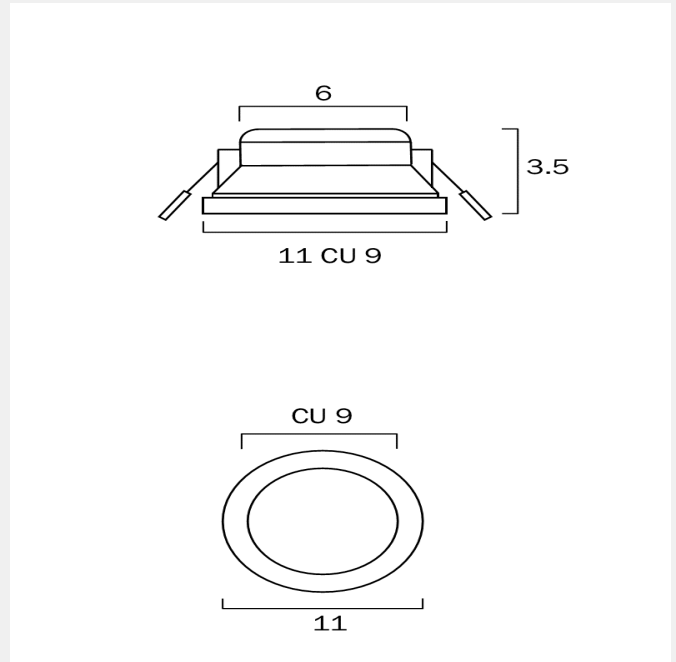

### LIGHT SOURCE

**Voltage Input**

240V

**Total Wattage (max)**

10

**Globe Type**

LED integrated SMD

**Globe / Light Source qty**

## PRODUCT DIMENSIONS

---

**Fixture Height (cm)**

3.5

**Cut Out (cm)**

9