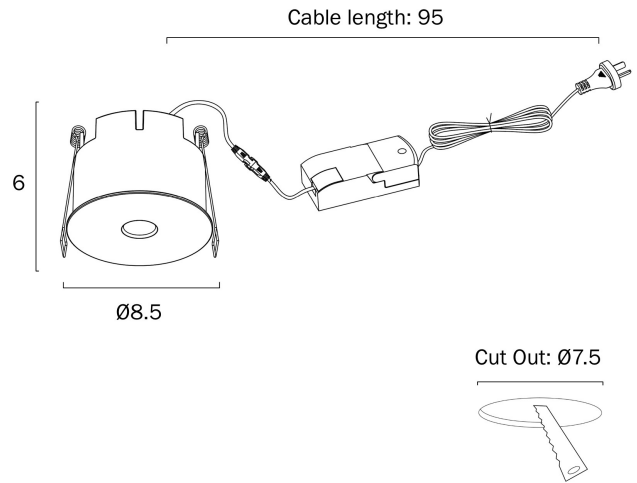

PIRA 85 PINHOLE LED DOWNLIGHT DIMMABLE

Note: Dimensions are only a guide and may vary due to manufacturing variations.

LIGHT SOURCE

Voltage Input

240V

Total Wattage (max)

10

Globe Type

PRODUCT DIMENSIONS

Fixture Weight (Kg)

0.4

Fixture Height (cm)

6

Cut Out (cm)

7.5

Cable Length (cm)