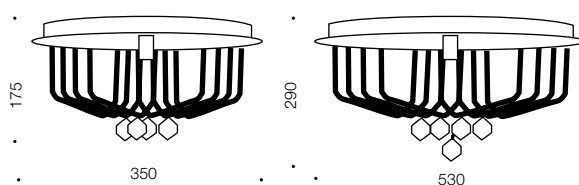

PINTOR

Close to Ceiling

Specifications

Type	CTC
Light Source	5 x 28w G9 max 9 x 28w G9 max
Globe	Not included
Warranty	1 year*

Measurements

Colour

Chrome/Clear

Codes