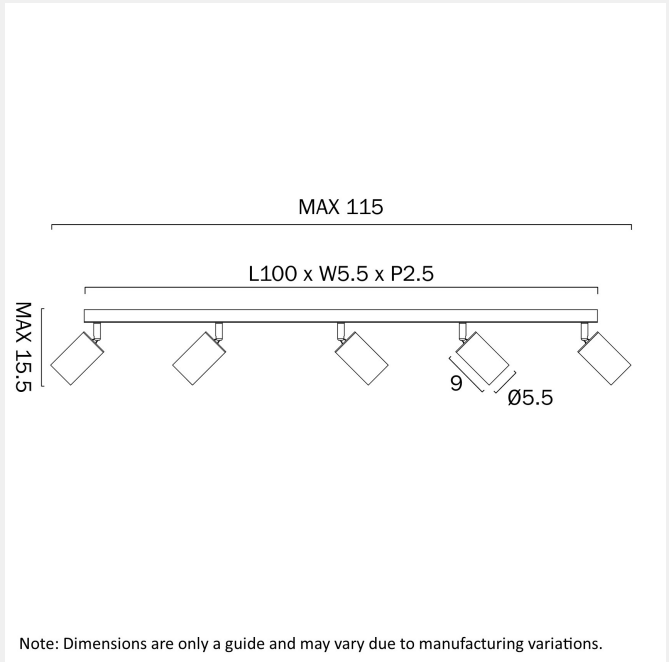

PICARD 5 LIGHT CEILING SPOTLIGHT

LIGHT SOURCE

Voltage Input

240V

Total Wattage (max)

35

Globe Type

GU10

Globe / Light Source qty

5

Globe / Light Source included

Yes

Color Kelvin

3 CCT (3000k - 4000k - 5000k)

Color Temperature

Warm White; Natural White; Cool White

PRODUCT DIMENSIONS

Fixture Weight (Kg)

2

Fixture Length (cm)

115

Fixture Width (cm)

5.5

WARRANTY