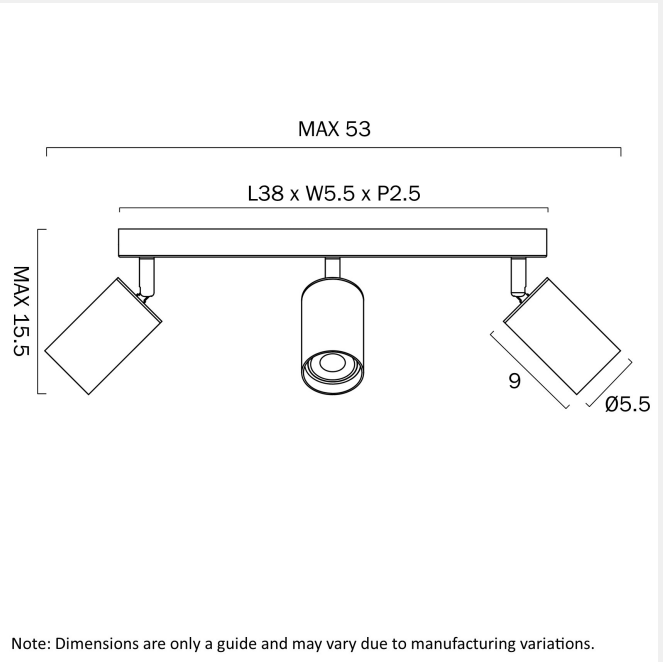

PICARD 3 LIGHT CEILING SPOTLIGHT

LIGHT SOURCE

Voltage Input

240V

Total Wattage (max)

21

Globe Type

GU10

Globe / Light Source qty

3

Globe / Light Source included

Yes

Color Kelvin

3 CCT (3000k - 4000k - 5000k)

Color Temperature

Warm White; Natural White; Cool White

PRODUCT DIMENSIONS

Fixture Weight (Kg)

1

Fixture Length (cm)

53

Fixture Width (cm)

5.5

WARRANTY