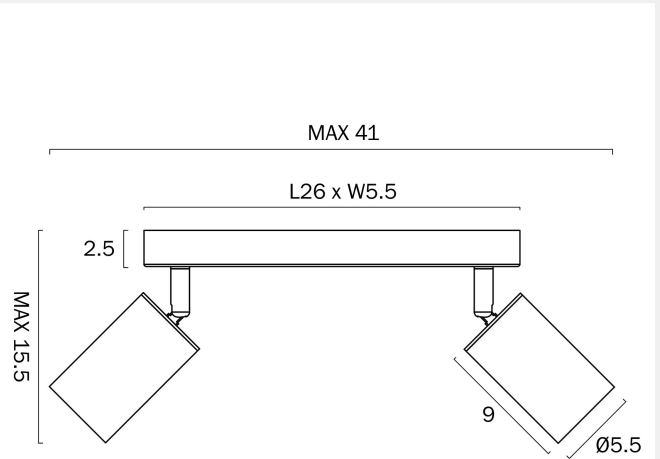

PICARD 2 LIGHT CEILING SPOTLIGHT

Note: Dimensions are only a guide and may vary due to manufacturing variations.

LIGHT SOURCE

Voltage Input

240V

Total Wattage (max)

14

Globe Type

GU10

Globe / Light Source qty

2

Globe / Light Source included

Yes

Color Kelvin

3 CCT (3000k - 4000k - 5000k)

Color Temperature

IP rating

IP20

Electrical Protection

CLASS I - HIGH VOLTAGE, EARTH REQUIRED

Mounting

Surface

COLOUR AND MATERIAL

Fixture Material

Aluminium,Iron

PRODUCT DIMENSIONS

Fixture Weight (Kg)

0.7

Fixture Length (cm)

41

Fixture Width (cm)

5.5