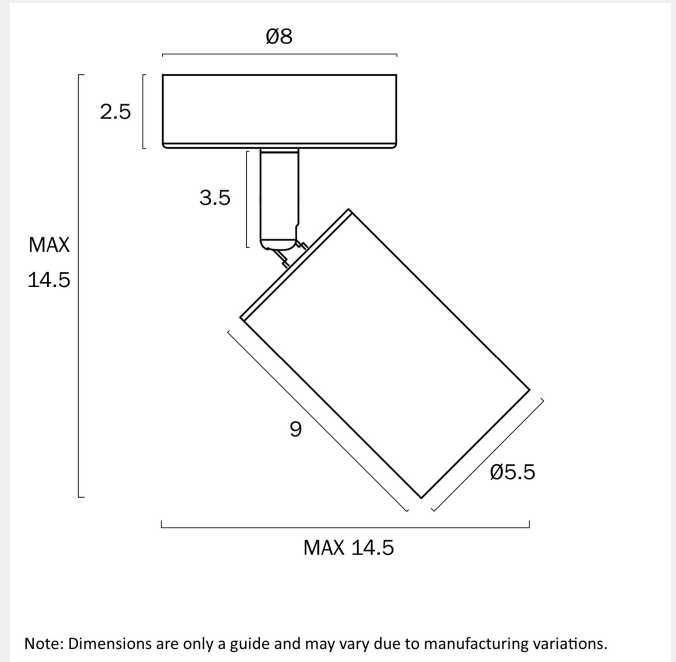

## PICARD 1 LIGHT WALL SPOTLIGHT

### LIGHT SOURCE

**Voltage Input**

240V

**Total Wattage (max)**

7

**Globe Type**

GU10

**Globe / Light Source qty**

### PRODUCT DIMENSIONS

**Fixture Weight (Kg)**

0.4