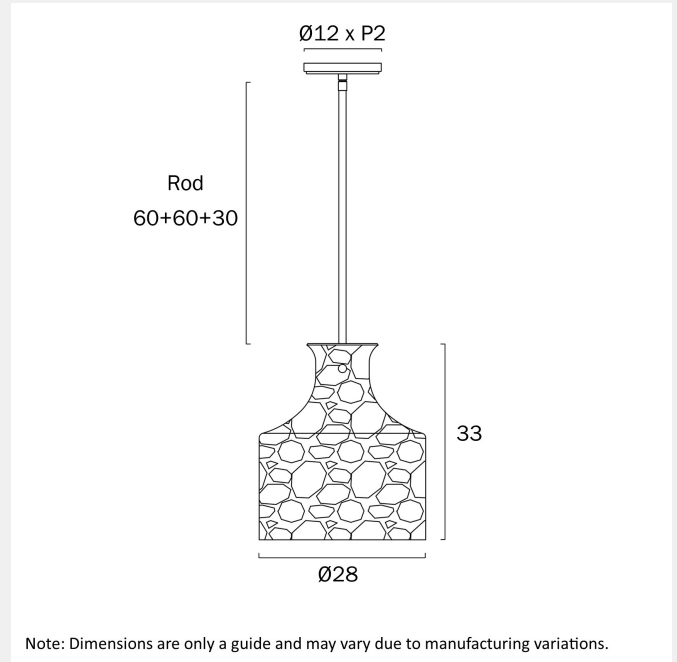

PERRON 1 PENDANT LIGHT

LIGHT SOURCE

Voltage Input

240V

Total Wattage (max)

25

Globe Type

E27

No

IP rating

IP20

Suspension Type

Rod (1x300)+(2x600)

Height Adjustable?

Yes

Mounting

*3 Years

PRODUCT DIMENSIONS

Fixture Weight (Kg)

3.4

Fixture Height (cm)

33

Suspension Length (cm)

150