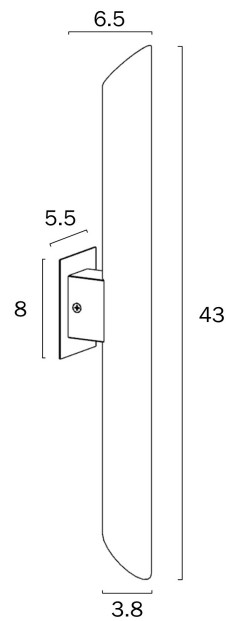

PENROS TWIN EXTERIOR WALL LIGHT

Note: Dimensions are only a guide and may vary due to manufacturing variations.

LIGHT SOURCE

Voltage Input

240V

Total Wattage (max)

6

Globe Type

LED integrated SMD

Globe / Light Source qty

2

Globe / Light Source included

Yes

Dimmable

No

SPECIFICATIONS

Fixture Weight (Kg)

0.75

Fixture Height (cm)

43

Fixture Width (cm)

3.8

WARRANTY

Replacement Warranty