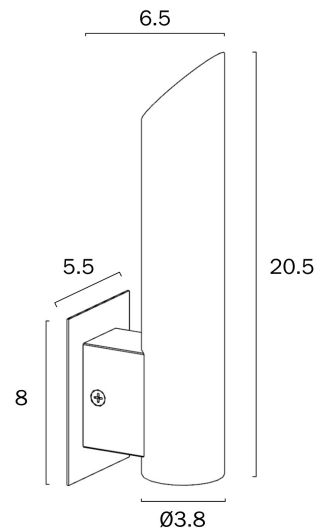

## PENROS SINGLE EXTERIOR WALL LIGHT

Note: Dimensions are only a guide and may vary due to manufacturing variations.

### LIGHT SOURCE

**Voltage Input**

240V

**Total Wattage (max)**

3

**Globe Type**

LED integrated SMD

**Globe / Light Source qty**

Surface

### PRODUCT DIMENSIONS

**Fixture Weight (Kg)**

0.525

**Fixture Height (cm)**

20.5

**Fixture Width (cm)**

3.8