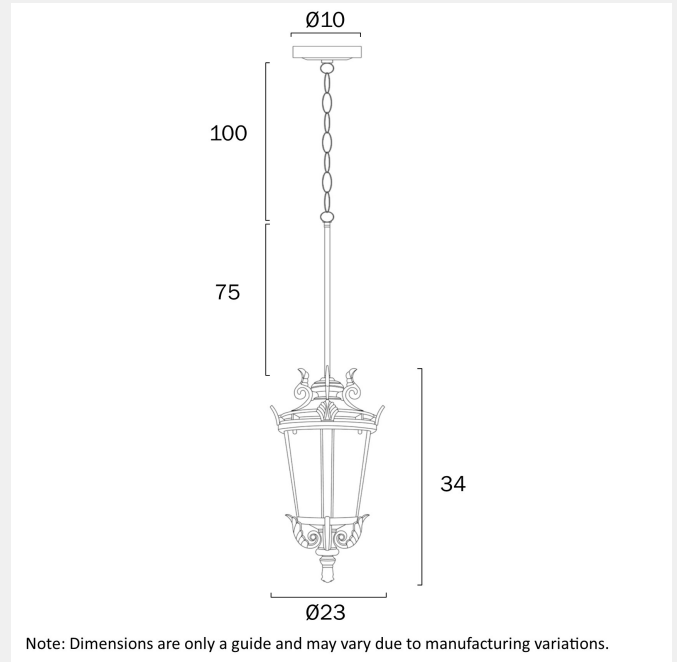

PEDRAL 23CM PENDANT LIGHT

LIGHT SOURCE

Voltage Input

240V

Total Wattage (max)

25

Globe Type

E27

Globe / Light Source qty

1

Globe / Light Source included

No

Dimmable

Globe Dependant

SPECIFICATIONS

Lead and Plug

Glass Color

Clear

WARRANTY

Replacement Warranty

*3 Years

PRODUCT DIMENSIONS

Fixture Weight (Kg)

3.2