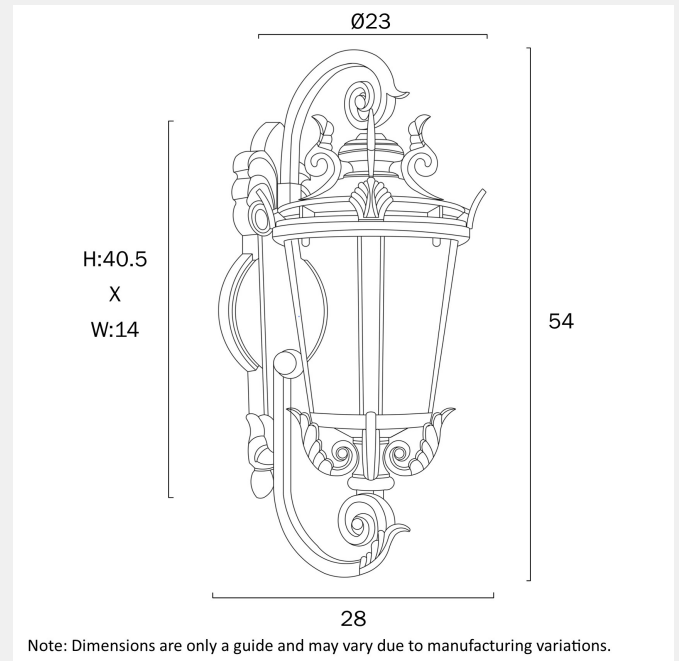

PEDRAL 23CM EXTERIOR WALL LIGHT LARGE

LIGHT SOURCE

Voltage Input

240V

Total Wattage (max)

25

Globe Type

E27

Globe / Light Source qty

1

Globe / Light Source included

No

Dimmable

Globe Dependant

SPECIFICATIONS

Lead and Plug

Fixture Material

Aluminium, Glass

Fixture Color

Black

PRODUCT DIMENSIONS

Fixture Weight (Kg)

3.5

Fixture Height (cm)

54

Fixture Width (cm)

23

WARRANTY

Replacement Warranty

*3 Years

CARE

Care Instructions