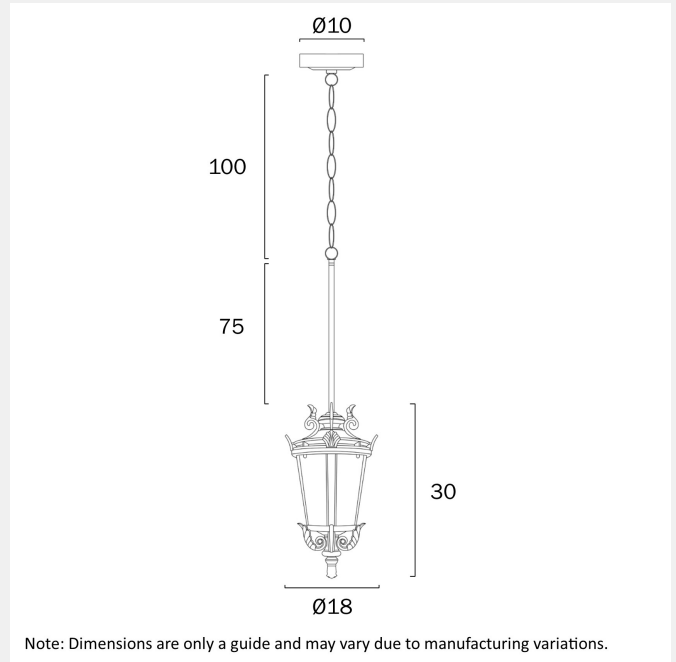

PEDRAL 18CM PENDANT LIGHT

LIGHT SOURCE

Voltage Input

240V

Total Wattage (max)

25

Globe Type

E27

Globe / Light Source qty

1

Globe / Light Source included

No

Dimmable

Globe Dependant

SPECIFICATIONS

Lead and Plug

Glass Color

Clear

WARRANTY

Replacement Warranty

*3 Years

PRODUCT DIMENSIONS

Fixture Weight (Kg)

2.75