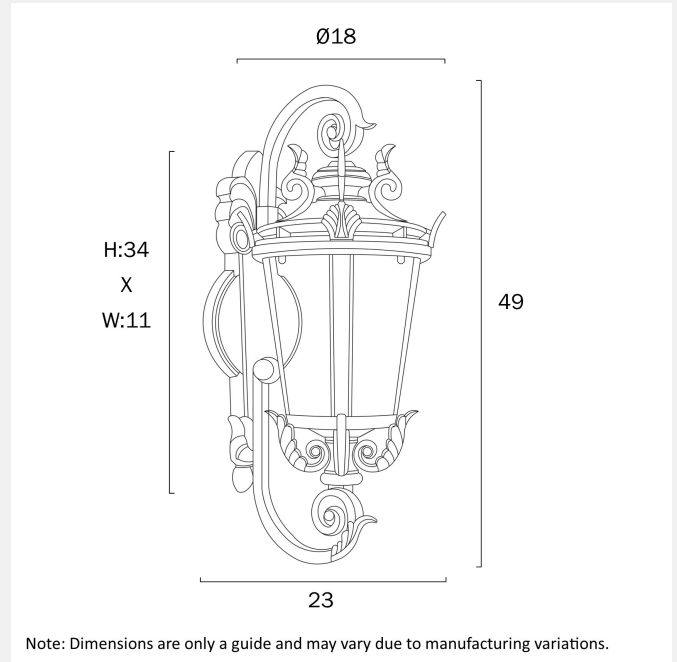

PEDRAL 18CM EXTERIOR WALL LIGHT SMALL

LIGHT SOURCE

Voltage Input

240V

Total Wattage (max)

25

Globe Type

E27

Globe / Light Source qty

1

Globe / Light Source included

No

Dimmable

Globe Dependant

SPECIFICATIONS

Lead and Plug

Fixture Material

Aluminium, Glass

Fixture Color

Black

PRODUCT DIMENSIONS

Fixture Weight (Kg)

2.5

Fixture Height (cm)

49

Fixture Width (cm)

18

WARRANTY

Replacement Warranty

*3 Years

CARE

Care Instructions