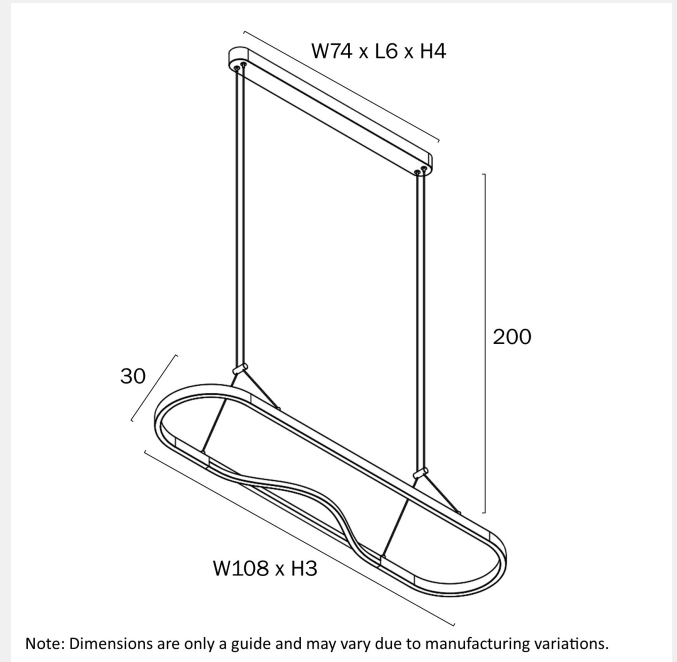

OSTROM RECTANGULAR LED PENDANT LIGHT

LIGHT SOURCE

Voltage Input

240V

Total Wattage (max)

45

Globe Type

LED integrated SMD

Fixture Material

Aluminium,PVC

WARRANTY

Replacement Warranty

*3 Years

PRODUCT DIMENSIONS

Fixture Weight (Kg)

2.58

Telbix.

Fixture Height (cm)

3

Fixture Length (cm)

30

Fixture Width (cm)

108

Suspension Length (cm)