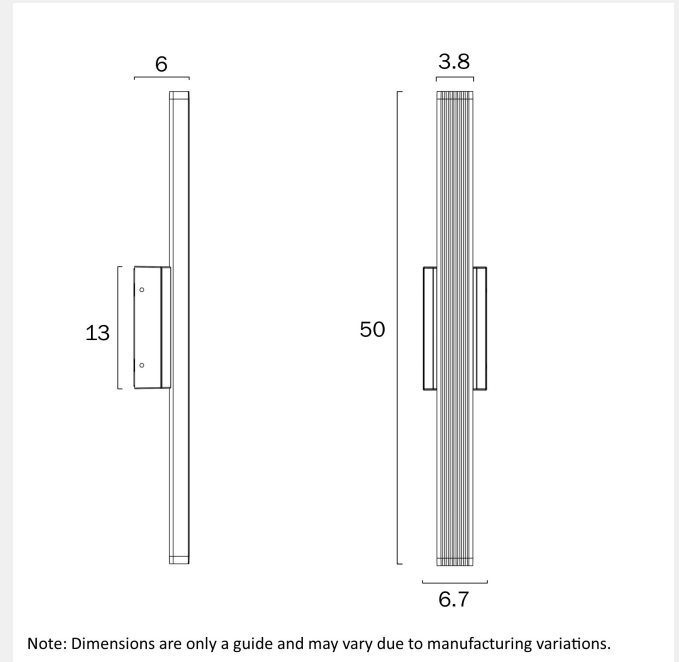

OSTEL SINGLE EXTERIOR LED WALL LIGHT

Note: Dimensions are only a guide and may vary due to manufacturing variations.

LIGHT SOURCE

Voltage Input

240V

Total Wattage (max)

14

Globe Type

Fixture Height (cm)

50

Fixture Width (cm)

6.7

WARRANTY

Replacement Warranty

*3 Years

CARE