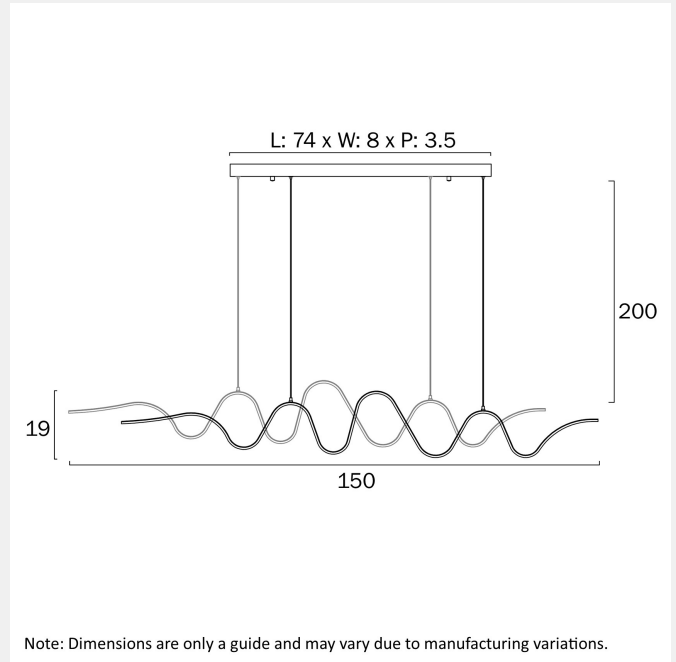

OSELIA LINEAR PENDANT LIGHT

LIGHT SOURCE

Voltage Input

240

Total Wattage (max)

46

Globe Type

LED integrated SMD