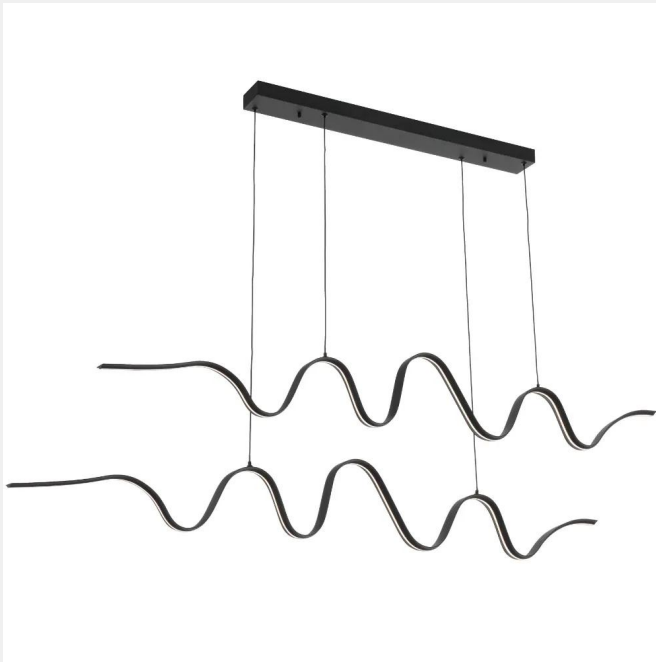

OSELIA LINEAR PENDANT LIGHT

LIGHT SOURCE

Voltage Input

240

Total Wattage (max)

46

Globe Type

LED integrated SMD

Globe / Light Source qty

0

Globe / Light Source included

Yes

Color Kelvin

3000k

Color Temperature

Warm White

SPECIFICATIONS

Lead and Plug

No

IP rating

IP20

Suspension Type

Cable

Height Adjustable?