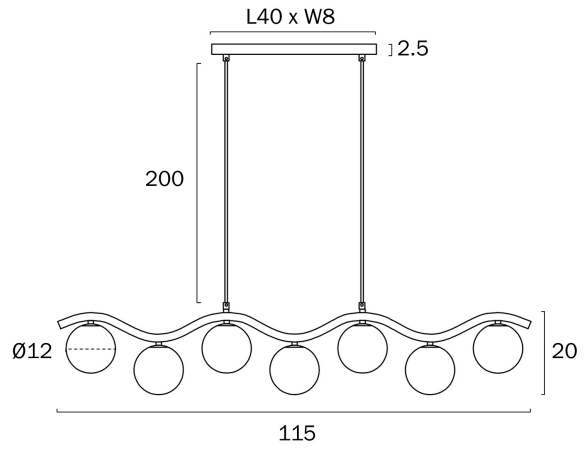

## ORTON 7 PENDANT LIGHT

Note: Dimensions are only a guide and may vary due to manufacturing variations.

### LIGHT SOURCE

**Voltage Input**

240V

**Total Wattage (max)**

42

**Globe Type**

G9

**Globe / Light Source qty**

### SPECIFICATIONS

**Lead and Plug**

No

**IP rating**

IP20

**Suspension Type**

Cable

**Height Adjustable?**

### PRODUCT DIMENSIONS

**Fixture Weight (Kg)**

7.6

**Fixture Height (cm)**

20

**Fixture Length (cm)**

12

**Fixture Width (cm)**