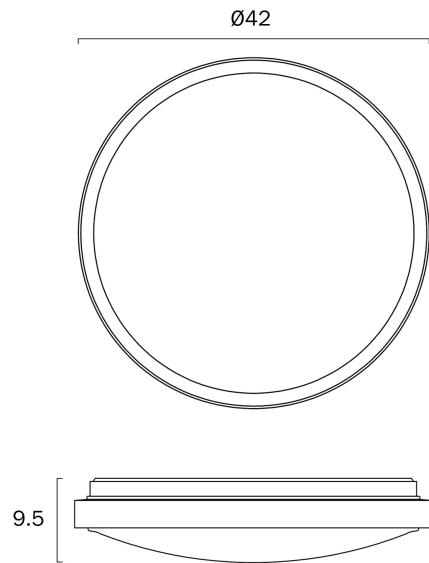

ORLIN 42CM 24W LED OYSTER STEP DIMMABLE CEILING LIGHT

Note: Dimensions are only a guide and may vary due to manufacturing variations.

LIGHT SOURCE

Voltage Input

240V

Total Wattage (max)

24

Globe Type