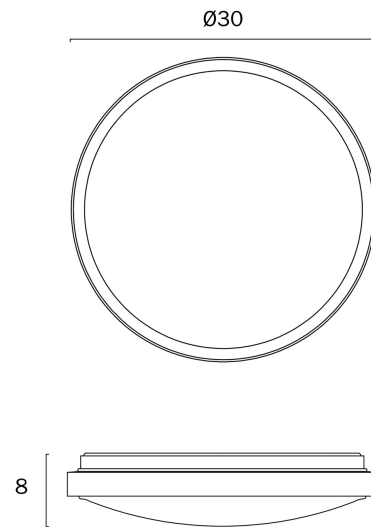

ORLIN 30CM 12W LED OYSTER STEP DIMMABLE CEILING LIGHT

Note: Dimensions are only a guide and may vary due to manufacturing variations.

LIGHT SOURCE

Voltage Input

240V

Total Wattage (max)

12

Globe Type