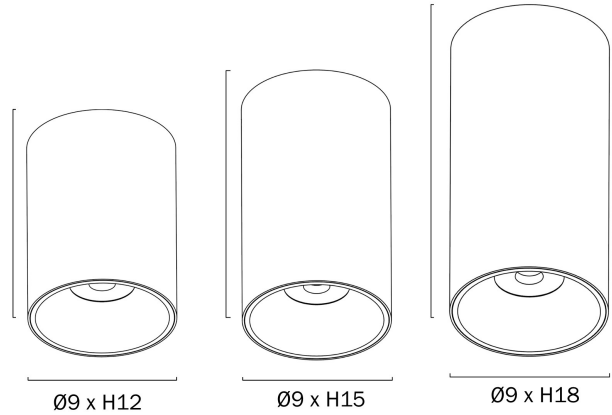

## OREN 24W LED SURFACE MOUNTED DOWNLIGHT DIMMABLE

CTC 912

CTC 915

CTC 918

Note: Dimensions are only a guide and may vary due to manufacturing variations.

### LIGHT SOURCE

**Voltage Input**

240V

**Total Wattage (max)**

24

**Globe Type**

LED integrated COB

**Globe / Light Source qty**

0.6

**Fixture Height (cm)**

18

**WARRANTY**

---

**Replacement Warranty**

\*3 Years

**CARE**