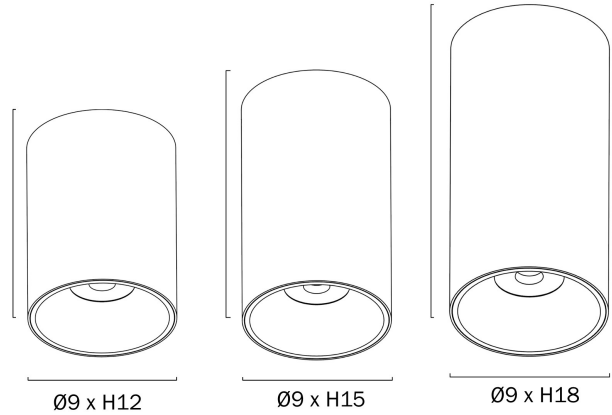

OREN 18W LED SURFACE MOUNTED DOWNLIGHT DIMMABLE

CTC 912

CTC 915

CTC 918

Note: Dimensions are only a guide and may vary due to manufacturing variations.

LIGHT SOURCE

Voltage Input

240V

Total Wattage (max)

18

Globe Type

LED integrated COB

Globe / Light Source qty

1

Globe / Light Source included

Yes

PRODUCT DIMENSIONS

Fixture Weight (Kg)

0.53

Fixture Height (cm)

15

WARRANTY

Replacement Warranty

*3 Years