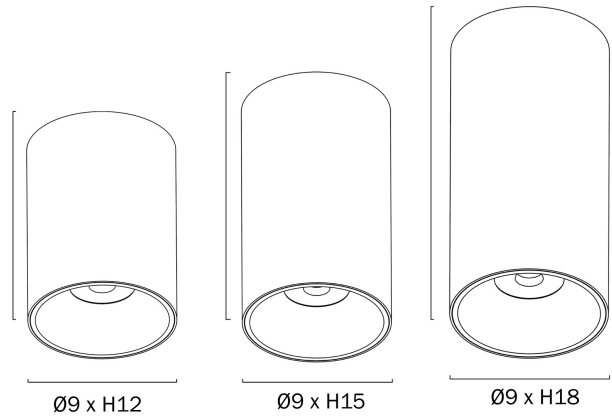

OREN 12W LED SURFACE MOUNTED DOWNLIGHT DIMMABLE

CTC 912

CTC 915

CTC 918

Note: Dimensions are only a guide and may vary due to manufacturing variations.

LIGHT SOURCE

Voltage Input

240V

Total Wattage (max)

12

Globe Type

LED integrated COB

Globe / Light Source qty

1

Globe / Light Source included

Yes

PRODUCT DIMENSIONS

Fixture Weight (Kg)

0.43

Fixture Height (cm)

12

WARRANTY

Replacement Warranty

*3 Years