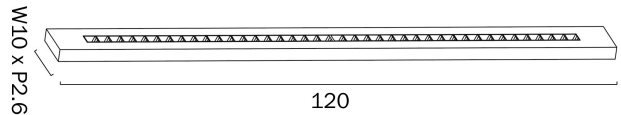

OPTIKA 120CM 36W 3CCT LED BATTEN CEILING LIGHT

Note: Dimensions are only a guide and may vary due to manufacturing variations.

LIGHT SOURCE

Voltage Input

240V

Total Wattage (max)

36

Globe / Light Source included