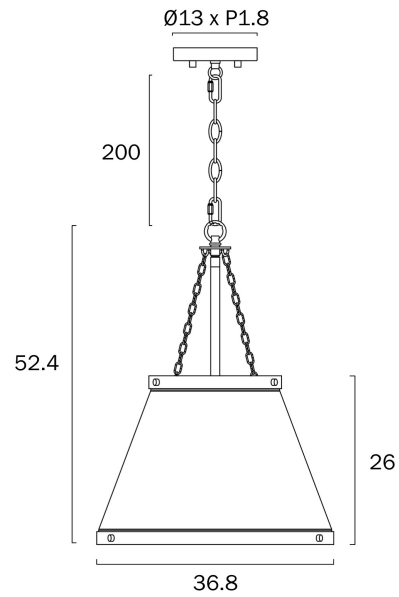

OLMONT PENDANT LIGHT

Note: Dimensions are only a guide and may vary due to manufacturing variations.

LIGHT SOURCE

Voltage Input

240V

Total Wattage (max)

25

Globe Type

Lead and Plug

No

IP rating

IP20

Suspension Type

Chain

Height Adjustable?

Yes

Iron,Glass

WARRANTY

Replacement Warranty

*3 Years

PRODUCT DIMENSIONS

Fixture Weight (Kg)

4.5

Fixture Height (cm)