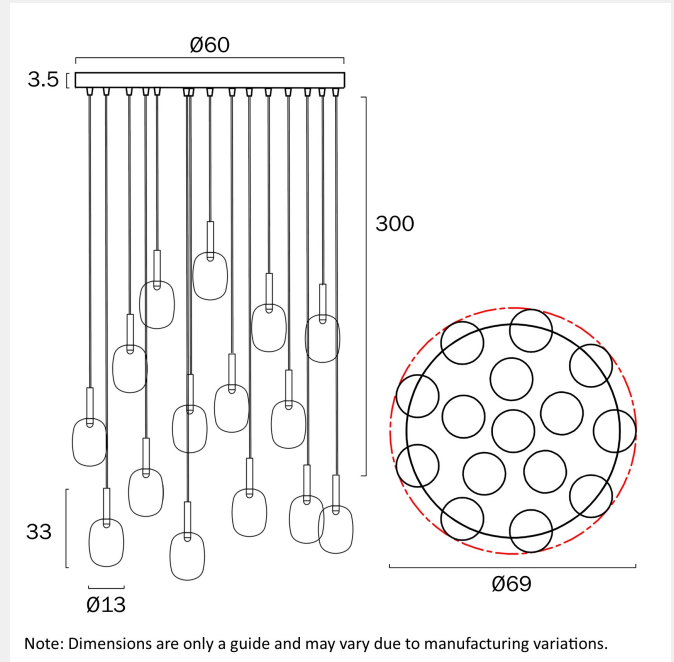

OBRIS 15 PENDANT LIGHT

LIGHT SOURCE

Voltage Input

0

Total Wattage (max)

45

Globe Type

LED integrated SMD

Globe / Light Source qty

15

Globe / Light Source included

Yes

Color Kelvin

3000k

Color Temperature

0

Dimmable

No

Lumens

3150

CRI (Color Rendering Index)

0

Surge Protection (Yes/No)

0

SPECIFICATIONS

Lead and Plug

0

IP rating

IP20

Suspension Type

0

Height Adjustable?

Yes

Raked Ceiling Compatible

0

Mounting

0

Electrical Protection

CLASS I - HIGH VOLTAGE, EARTH REQUIRED

Control Gear Included

0