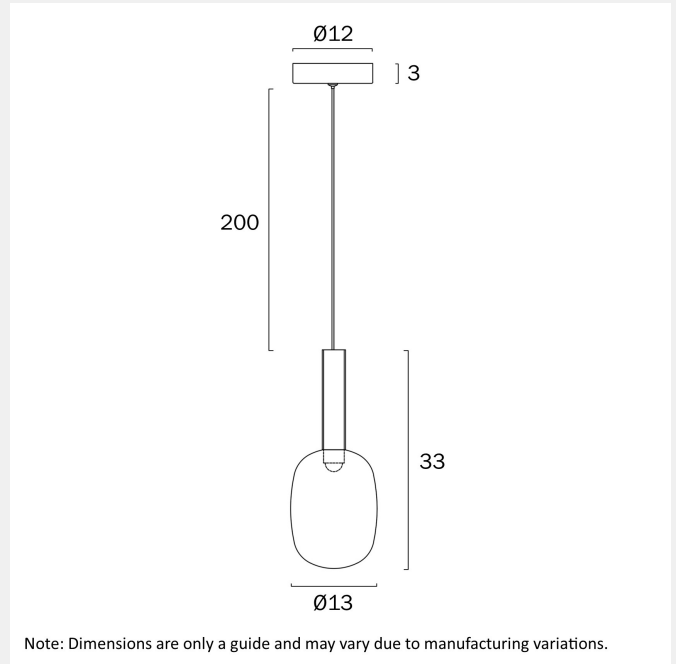

### LIGHT SOURCE

Voltage Input

0

Total Wattage (max)

3

Globe Type

LED integrated SMD

Globe / Light Source qty

---

**Fixture Weight (Kg)**

1.13

**Fixture Height (cm)**

33

**Fixture Length (cm)**

0

**Fixture Width (cm)**