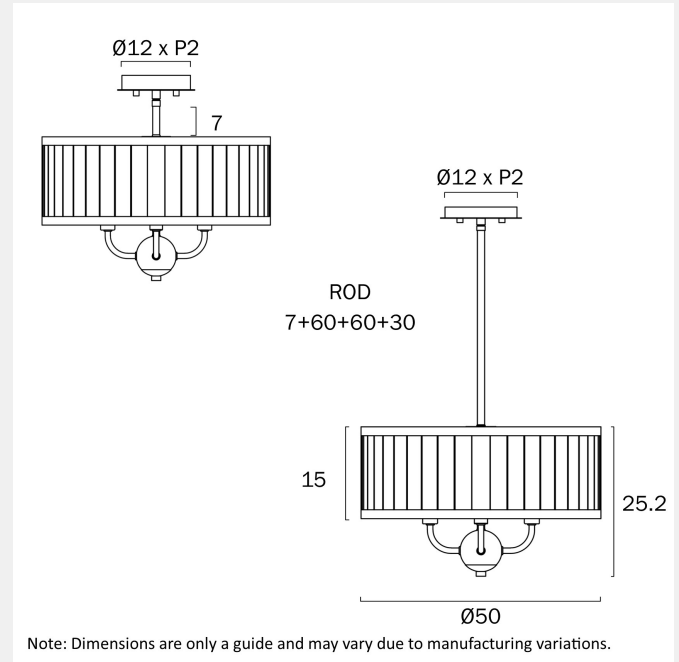

NOREL 6 PENDANT LIGHT

LIGHT SOURCE

Voltage Input

240V

Total Wattage (max)

1510

Globe Type

E14

Globe / Light Source qty

6

Globe / Light Source included

No

Color Kelvin

0

Color Temperature

0

Dimmable

Globe Dependant

Lumens

0

CRI (Color Rendering Index)

0

Surge Protection (Yes/No)

0

SPECIFICATIONS

Lead and Plug

No

IP rating

IP20

Suspension Type

Rod (1x300)+(2x600)

Height Adjustable?

Yes

Raked Ceiling Compatible

0

Mounting

0

Electrical Protection

CLASS I - HIGH VOLTAGE, EARTH REQUIRED

Control Gear Included

0