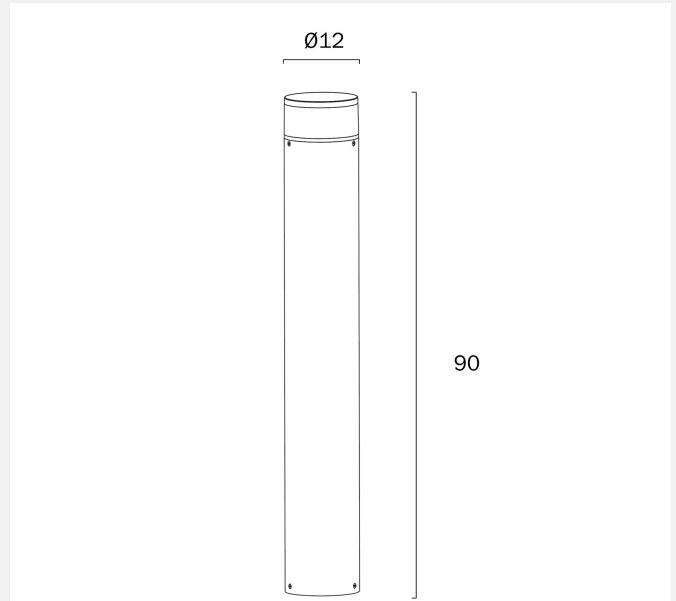

NORAL EXTERIOR LED BOLLARD LIGHT

Note: Dimensions are only a guide and may vary due to manufacturing variations.

LIGHT SOURCE

Voltage Input

240V

Total Wattage (max)

10

Globe Type

LED integrated SMD

Globe / Light Source qty

1

Globe / Light Source included

Yes

Color Kelvin

3000k

Color Temperature

COLOUR AND MATERIAL

Fixture Material

Aluminium, Polycarbonate

Diffuser Material

Polycarbonate

PRODUCT DIMENSIONS

Fixture Weight (Kg)

3