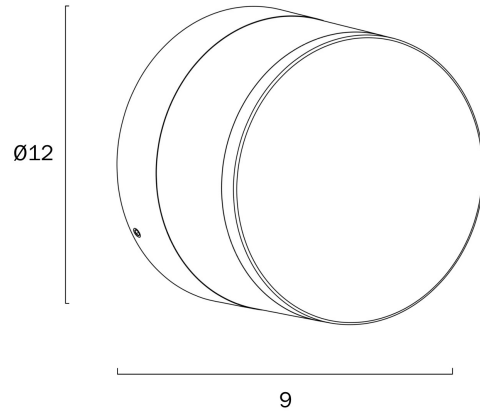

NORAL EXTERIOR LED WALL LIGHT

Note: Dimensions are only a guide and may vary due to manufacturing variations.

LIGHT SOURCE

Voltage Input

240V

Total Wattage (max)

10

Globe Type