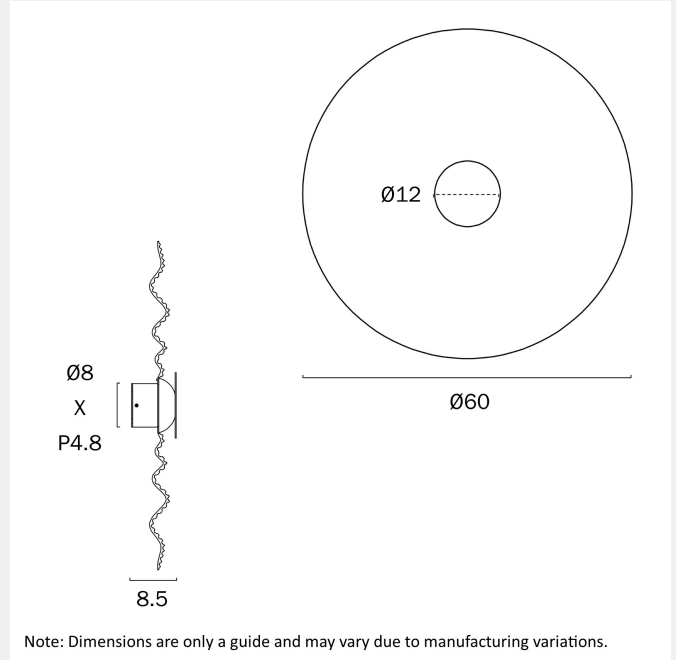

NIRO LED WALL LIGHT

LIGHT SOURCE

Voltage Input

240V

Total Wattage (max)

5

Globe Type

LED integrated COB