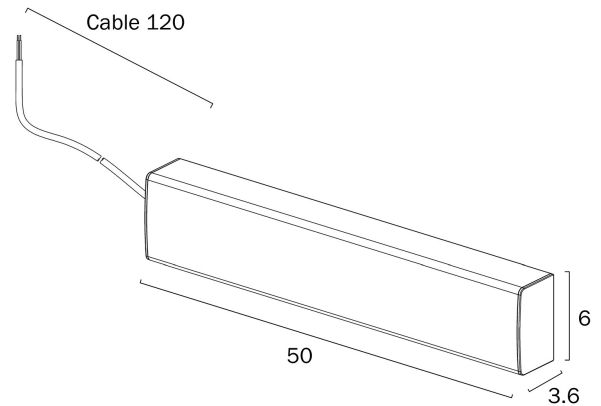

## NERIS 50CM LED BATTEN CEILING LIGHT

Note: Dimensions are only a guide and may vary due to manufacturing variations.

### LIGHT SOURCE

**Voltage Input**

240V

**Total Wattage (max)**

12

**Globe / Light Source qty**

1

**Globe / Light Source included**

## PRODUCT DIMENSIONS

---

Fixture Weight (Kg)

0.3

Fixture Length (cm)

50

Fixture Width (cm)

6