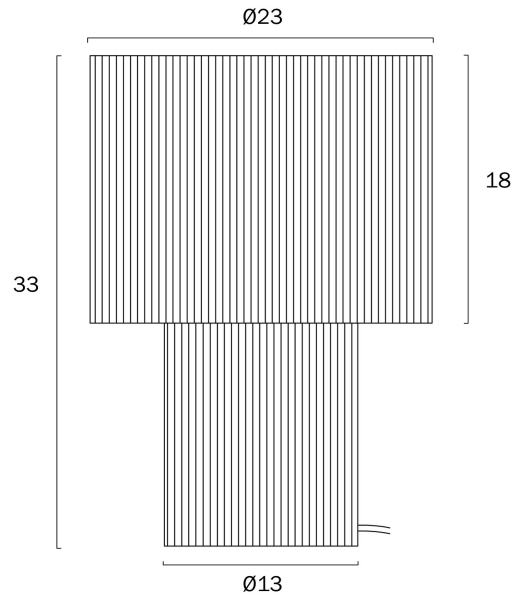

## NATIVA TABLE LAMP SMALL

Note: Dimensions are only a guide and may vary due to manufacturing variations.

### LIGHT SOURCE

**Voltage Input**

240V

**Total Wattage (max)**

25

**Globe Type**

E27

**Globe / Light Source qty**

### PRODUCT DIMENSIONS

**Fixture Weight (Kg)**

0.66

**Fixture Height (cm)**

33

**Cable Length (cm)**

180 (30+Inline Switch+150)