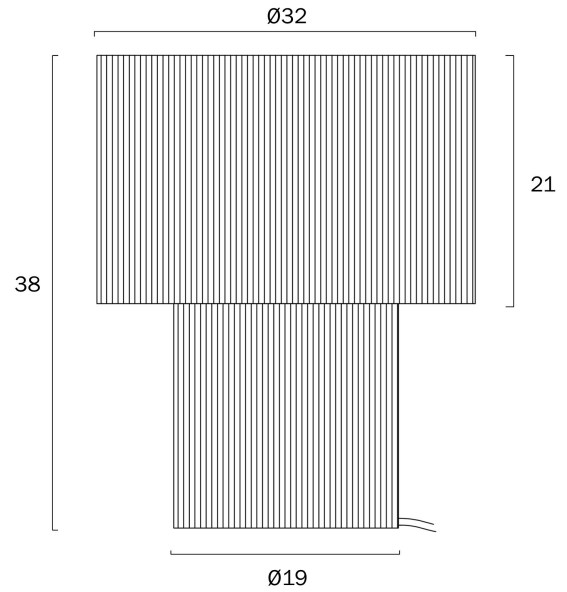

NATIVA TABLE LAMP LARGE

Note: Dimensions are only a guide and may vary due to manufacturing variations.

LIGHT SOURCE

Voltage Input

240V

Total Wattage (max)

25

Globe Type