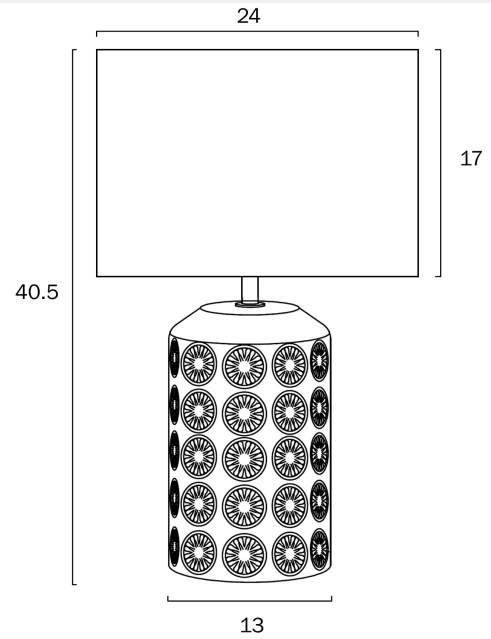

NANCY CERAMIC TABLE LAMP

LIGHT SOURCE

Voltage Input

240V

Total Wattage (max)

25

Globe Type

E27

Fixture Material

Fabric,Ceramic

PRODUCT DIMENSIONS

Fixture Height (cm)

40

Cable Length (cm)

180 (30+Inline Switch+150)

WARRANTY