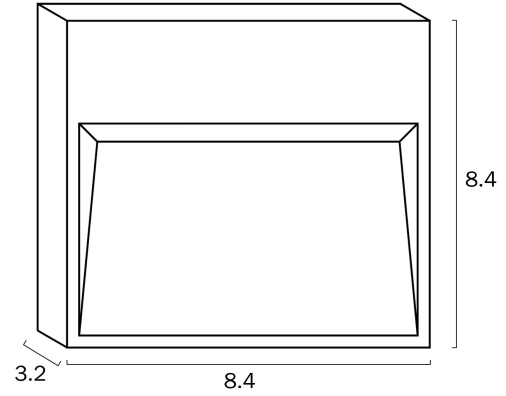

## MUSAN SQUARE LED STEP WALL LIGHT

Note: Dimensions are only a guide and may vary due to manufacturing variations.

### LIGHT SOURCE

**Voltage Input**

24V

**Total Wattage (max)**

3

**Globe Type**

LED integrated SMD

**Globe / Light Source qty**

### PRODUCT DIMENSIONS

**Fixture Weight (Kg)**

0.2

**Fixture Height (cm)**

8.4